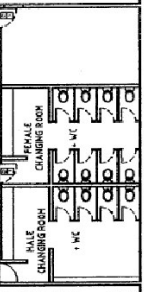

## Area 3

## Area 2

Seating 38 people Undercover.

SPORTS LOUNGE

STORE

OFFICE

SWITCH ROOM

ENTRANCE