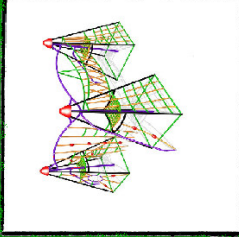

## Sharpies Rink

Seats up to 96 people undercover.